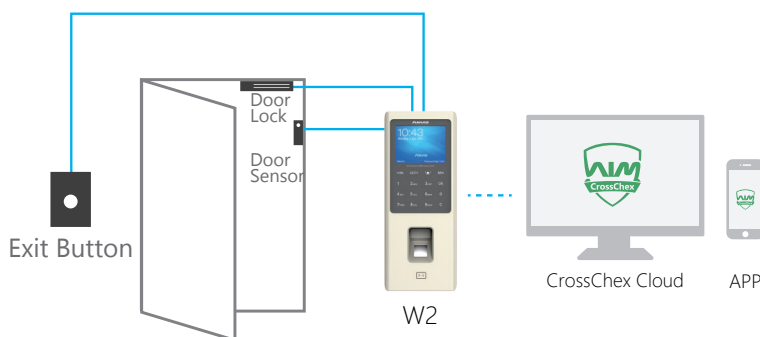

Key Features

- **URL**
  Support dynamic domain name server which offers a persistent domain name for non-static IP devices.
- **Webserver**
  Basic Setting, Personnel Inquiry and Management, Records Inquiry.
- **Touch Keypad & Touch Active Sensor**
  When you reach out your hand to touch the keypad, W2 will be activated automatically and ready for your entering. When you place your finger on fingerprint sensor, sensor will be activated automatically and will awaken the device from sleep.
- **Cloud Management System Support**
  No need to install, maintain, or upgrade software.
  No expensive computers to purchase or maintain.
  Access data in real-time from any PC and Mobile with Internet.
- **Data Automatic Push**
  Support TCP/IP network communication, the access control data and events will push to the access control management software by real time.
- **Time Zone and Group**
  With 32 customize access control time zone and 16 permission groups make access control more easy.

Cloud Management System

Advantages

- No need to install, maintain, or upgrade software
- No expensive computers to purchase or maintain
- Access data in real-time from any PC and Mobile with Internet
- Receive real-time alerts to your email
- Multiple encryptions and redundancy backup for data safety.

Multi-Platform

Please scan this QR code to get CrossChex Cloud App